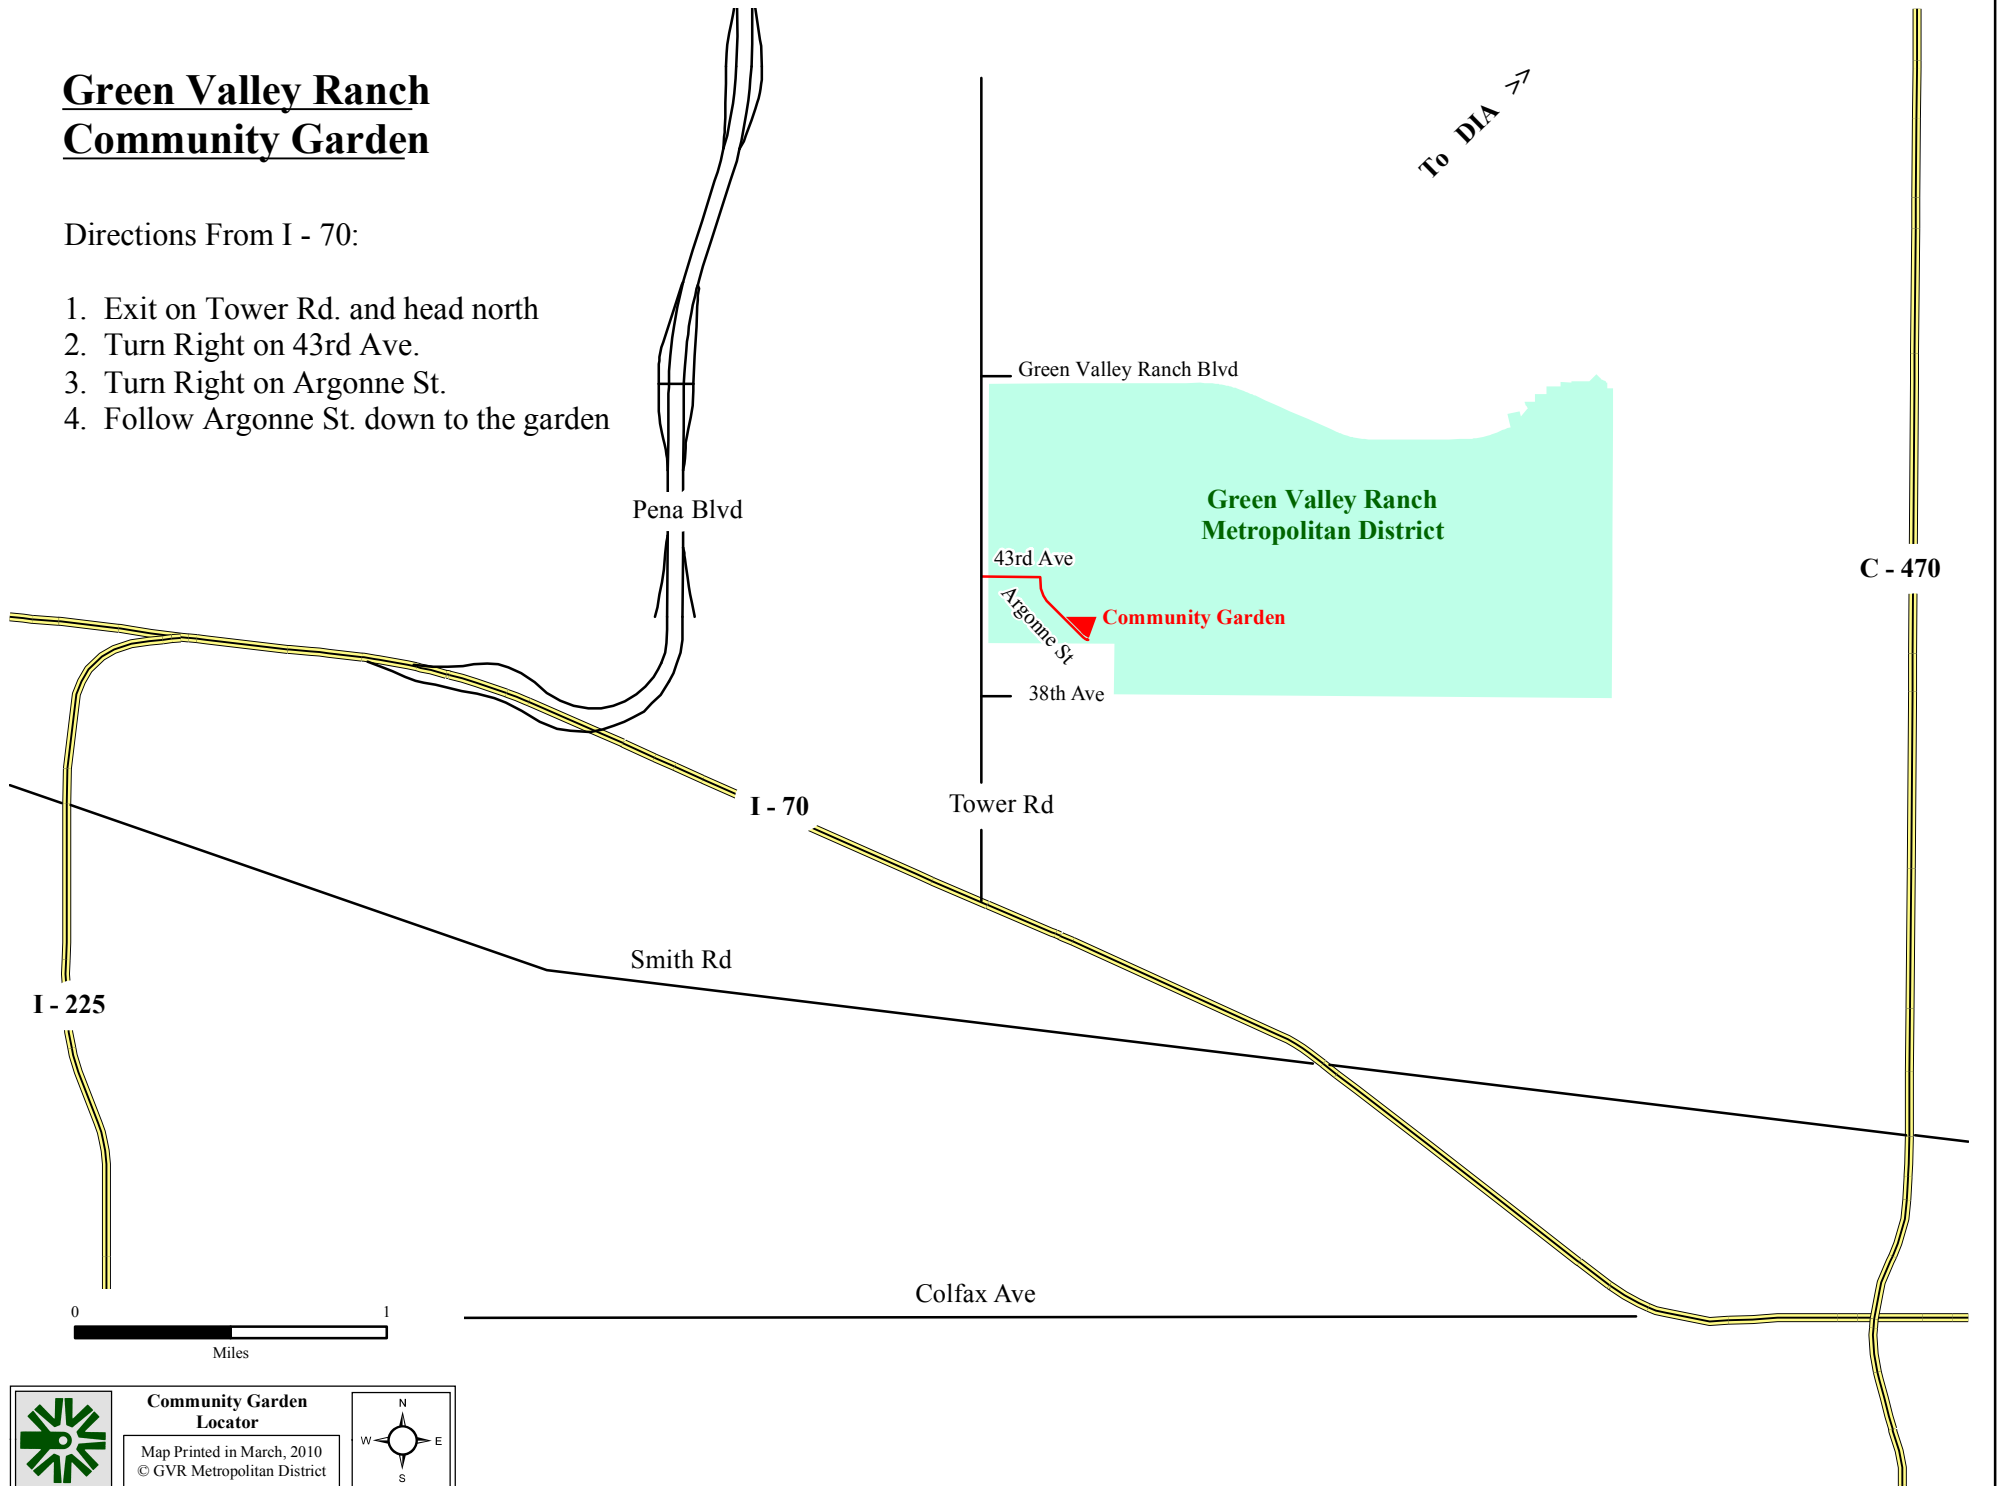

# Green Valley Ranch Community Garden

Directions From I - 70:

1. Exit on Tower Rd. and head north
2. Turn Right on 43rd Ave.
3. Turn Right on Argonne St.
4. Follow Argonne St. down to the garden

**Community Garden  
Locator**

Map Printed in March, 2010  
© GVR Metropolitan District