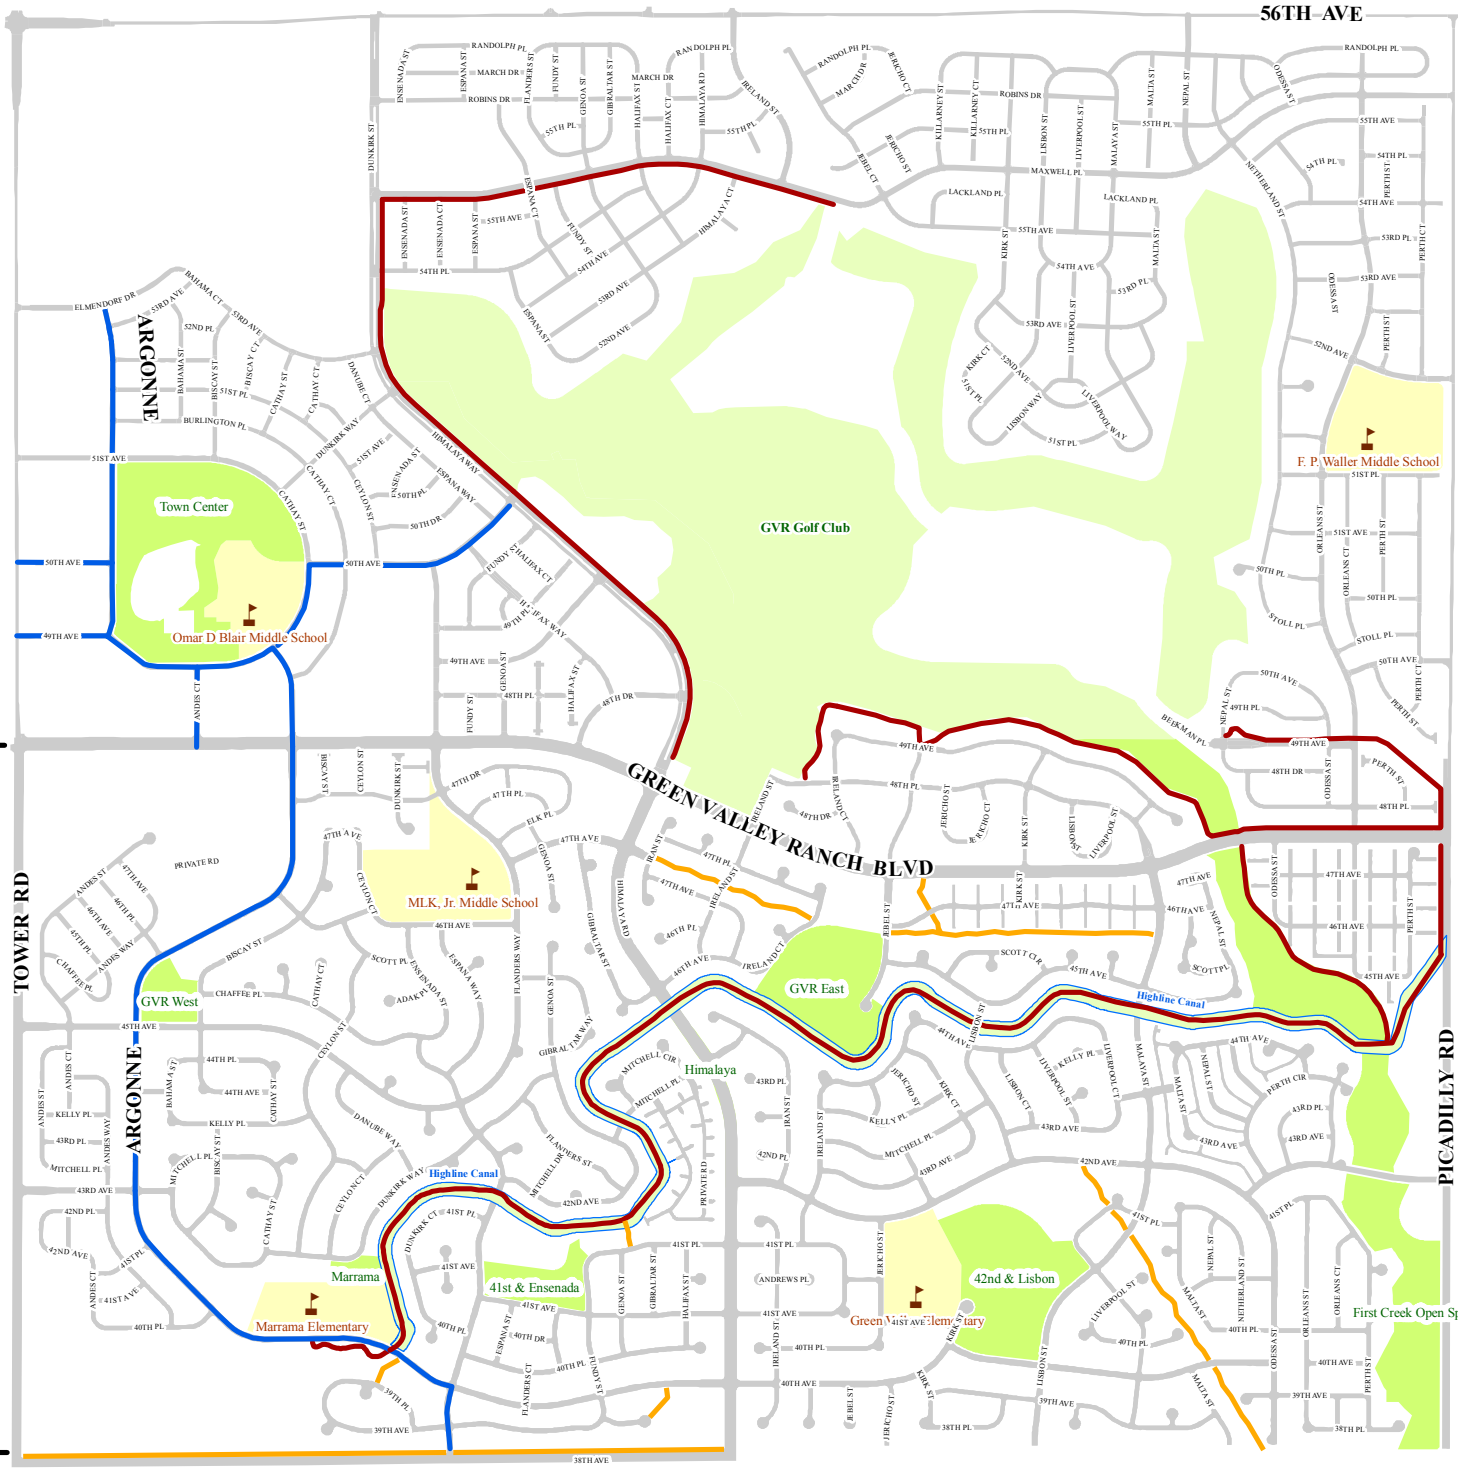

# Bike Routes in the Green Valley Ranch Area

-  OFF-Street
-  ON-Street
-  Unofficial
-  Schools
-  Parks
-  Golf Course
-  Highline Canal
-  To Pena Blvd.

Disclaimer: GVR Metropolitan District shall not be liable for damages of any kind arising out of the use of this map. The information provided is without warranty of any kind. This is not a legal document.

Map Printed November, 2009  
 © GVR Metropolitan District