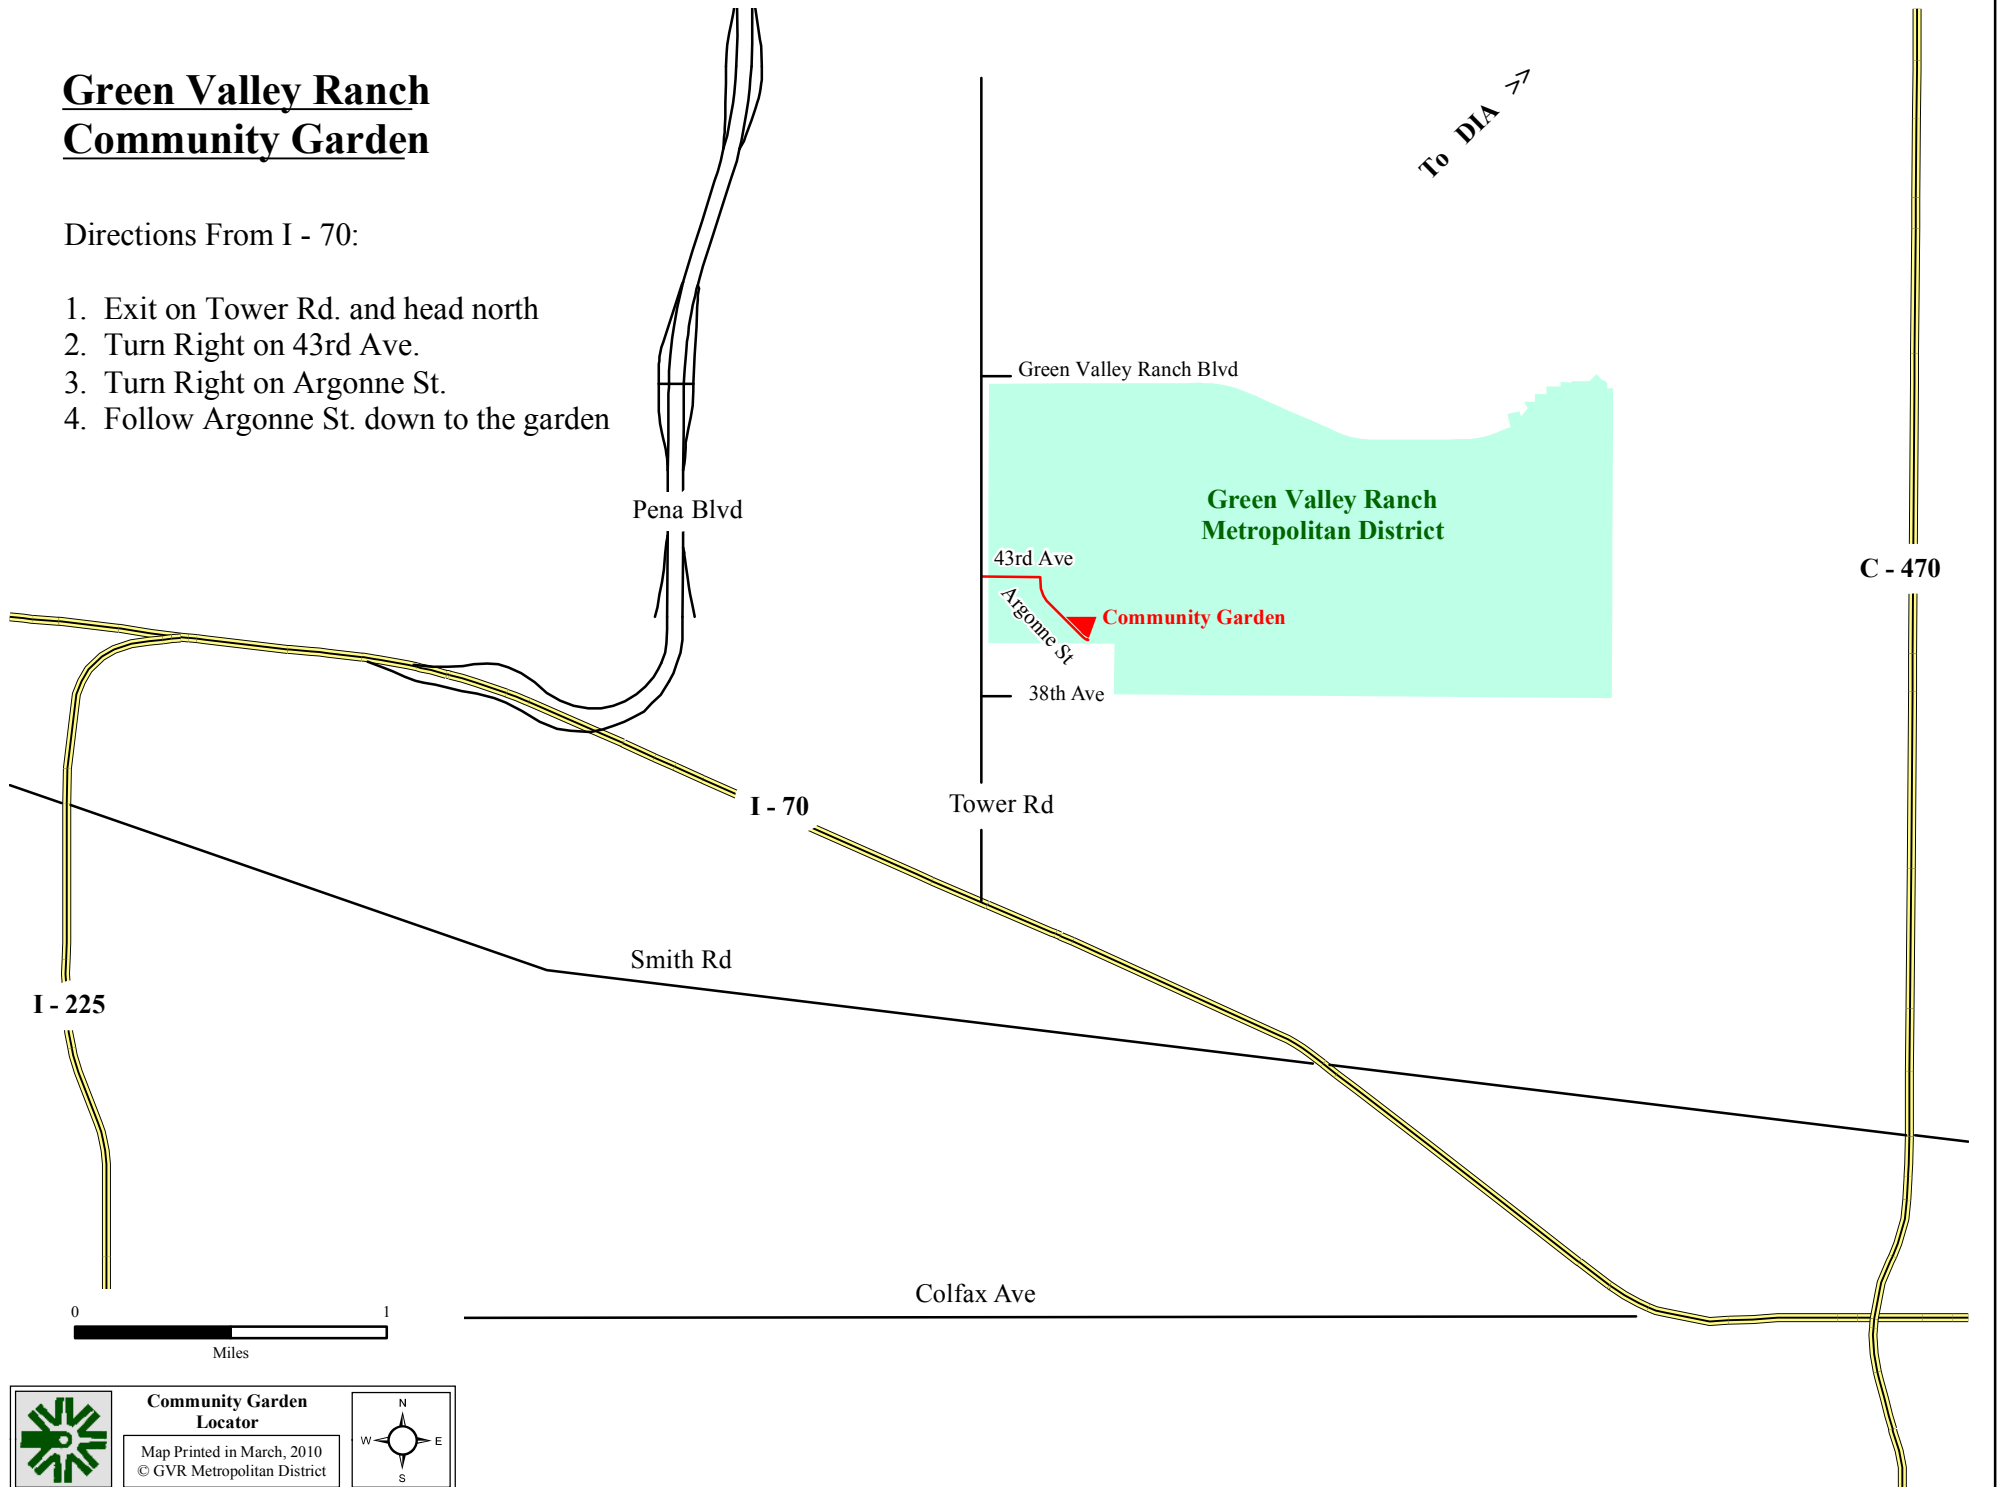

# Green Valley Ranch Community Garden

Directions From I - 70:

1. Exit on Tower Rd. and head north
2. Turn Right on 43rd Ave.
3. Turn Right on Argonne St.
4. Follow Argonne St. down to the garden

**Community Garden  
Locator**

Map Printed in March, 2010  
© GVR Metropolitan District